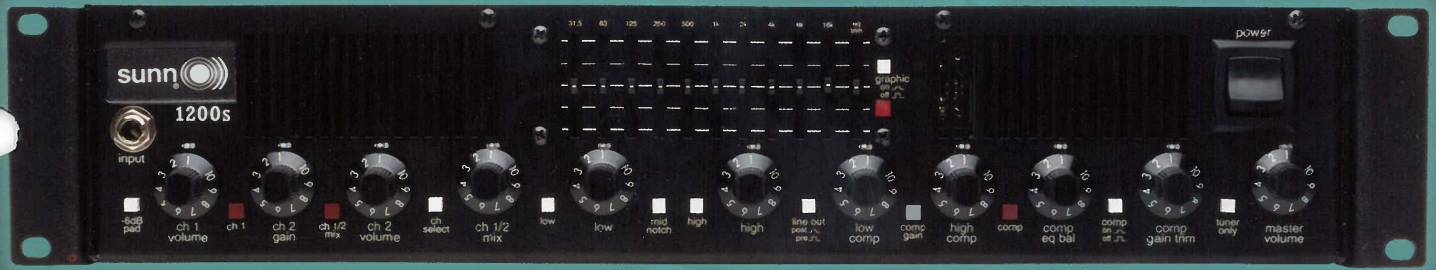

1200s

incredible 1200 Watts of raw power

1200s Bass Amplifier:

An incredible 1200 Watts of power in a two-space rack mountable head. Two-channel, master volume operation and the ability to mix-in real tube distortion when your bass sound requires a CUTTING EDGE.

Specs: 1200 Watts, tube preamp, footswitchable ten-band graphic EQ, High/Low split band compression, EFX Loop, high and low enhance, mid notch, tuner out, balanced line out. Three-button footswitch included and more!

Weight: 32 lbs. Size: 3.5" H x 19" W x 16" D.

300 T

300 Watt all tube bass amplifier

300 T Bass Amplifier:

All the same features and flexibility of the preamp found on the 1200s, backed by an all tube 300 Watt power amp. If the gig calls for fat, toneful grinding bass that unmistakably says "ALL TUBE POWER," then this is the amp that can deliver the goods. Unique current feedback design allows the use of vented baffle enclosures such as the SUNN 410H.

Specs: 300 Watt tube head, two-channel operation, three-button footswitch included. Weight 75 lbs. Size 11" H x 26" W x 16" D.