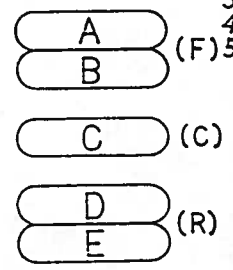

Heartfield

TALON II (31-3200 & 131-3200)

035202	NECK, RSWD, L/HDWR, (31-3200)
035288	NECK, RSWD, L/HDWR, (131-3200)
035203	BODY, 564, 573, 574, 577, 589, (31-3200)
035289	BODY, 564, 573, 574, 577, 589, (131-3200)
264305	TUNING KEY, BLK.
264605	SCREW, TUNING KEY, BLK., MTG.
035164	TOP LOCK NUT (31-3100)
0996804300	TOP LOCK NUT (131-3100)
035187	TRUSS ROD COVER
035029	SCREW, TRUSS ROD COVER
035031	STRAP BUTTON, BLK.
264624	SCREW, STRAP BUTTON, BLK.
035166	NECK, SET RING
035004	SCREW, NECK SET RING, UPPER
035030	SCREW, NECK SET RING, LOWER
035130	PICKUP, MIDDLE
035150	COVER, P/U, BLK.
035281	SCREW, M/P/U, BLK.
264805	SPRING, P/U, 0.5
264803	SPRING, P/U, 13M
035229	SCREW, P/U ADJ, FRONT & REAR
037439	DI MARZIO P/U, BLK, FRONT
037438	DI MARZIO P/U, BLK, REAR
035024	JACK
035260	RUBBER WASHER, JACK
035179	PICKGUARD, BLK; (131-3200)
035134	PICKGUARD, BLK; (31-3200)
264643	SCREW, PICKGUARD, BLK.
264342	CONTROL 1M/250K C
264760	CONTROL 500KG
264799	RESISTOR 4.7M, 1/4W
264796	RESISTOR 82K, 1/4W
264270	CAPACITOR, .022 50V
036556	SWITCH, 5-WAY
035131	KNOB, CONTROL BLK.
035132	KNOB, 5-WAY SWITCH, BLK.
SEE DIAGRAM	TREMOLO ASSY. FLOYD ROSE ORIGINAL, BLK; (131-3200)
035162	TREMOLO ASSY. (31-3200)
028344	BACK PLATE TREMOLO
264637	BACK PLATE CONTROL
264643	SCREW, BACK PLATE
035025	PIPE WRENCH, TRUSS ROD
264658	HEX WRENCH 2.5MM
035036	HEX WRENCH 3.0MM
035224	FELT, WASHER. BLK

MODEL TACTALON - II, III, IV, V

- 31 - 3200
- 31 - 3300
- 31 - 3400
- 31 - 3500

- 1 AxB
- 2 A+C
- 3 AxB+DxE
- 4 E+C
- 5 DxE

DRAW

91-2-16

Heartfield