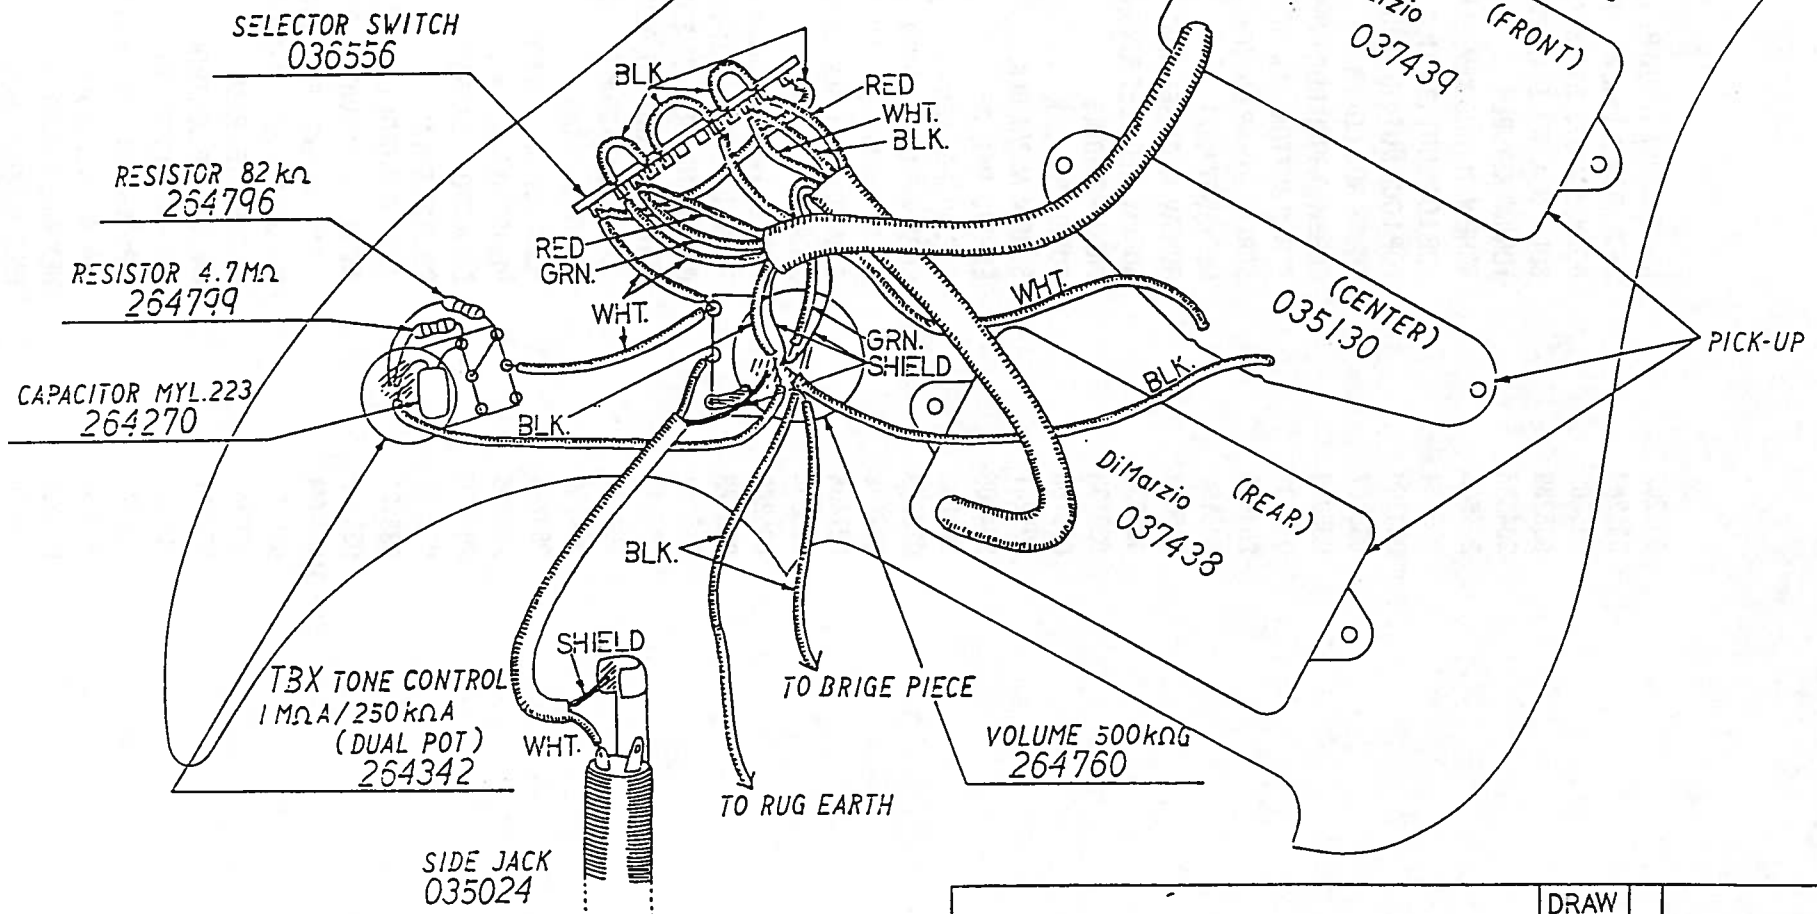

Heartfield

TALON II (31-3200 & 131-3200)

035202	NECK, RSWD, L/HDWR, (31-3200)
035288	NECK, RSWD, L/HDWR, (131-3200)
035203	BODY, 564, 573, 574, 577, 589, (31-3200)
035289	BODY, 564, 573, 574, 577, 589, (131-3200)
264305	TUNING KEY, BLK.
264605	SCREW, TUNING KEY, BLK., MTG.
035164	TOP LOCK NUT (31-3100)
0996804300	TOP LOCK NUT (131-3100)
035187	TRUSS ROD COVER
035029	SCREW, TRUSS ROD COVER
035031	STRAP BUTTON, BLK.
264624	SCREW, STRAP BUTTON, BLK.
035166	NECK, SET RING
035004	SCREW, NECK SET RING, UPPER
035030	SCREW, NECK SET RING, LOWER
035130	PICKUP, MIDDLE
035150	COVER, P/U, BLK.
035281	SCREW, M/P/U, BLK.
264805	SPRING, P/U, 0.5
264803	SPRING, P/U, 13M
035229	SCREW, P/U ADJ, FRONT & REAR
037439	DI MARZIO P/U, BLK, FRONT
037438	DI MARZIO P/U, BLK, REAR
035024	JACK
035260	RUBBER WASHER, JACK
035179	PICKGUARD, BLK; (131-3200)
035134	PICKGUARD, BLK; (31-3200)
264643	SCREW, PICKGUARD, BLK.
264342	CONTROL 1M/250K C
264760	CONTROL 500KG
264799	RESISTOR 4.7M, 1/4W
264796	RESISTOR 82K, 1/4W
264270	CAPACITOR, .022 50V
036556	SWITCH, 5-WAY
035131	KNOB, CONTROL BLK.
035132	KNOB, 5-WAY SWITCH, BLK.
SEE DIAGRAM	TREMOLO ASSY. FLOYD ROSE ORIGINAL, BLK; (131-3200)
035162	TREMOLO ASSY. (31-3200)
028344	BACK PLATE TREMOLO
264637	BACK PLATE CONTROL
264643	SCREW, BACK PLATE
035025	PIPE WRENCH, TRUSS ROD
264658	HEX WRENCH 2.5MM
035036	HEX WRENCH 3.0MM
035224	FELT, WASHER. BLK

MODEL TACTALON - II, III, IV, V

- 31 - 3200
- 31 - 3300
- 31 - 3400
- 31 - 3500

- 1 AxB
- 2 A+C
- 3 AxB+DxE
- 4 E+C
- 5 DxE

DRAW

91-2-16

Heartfield