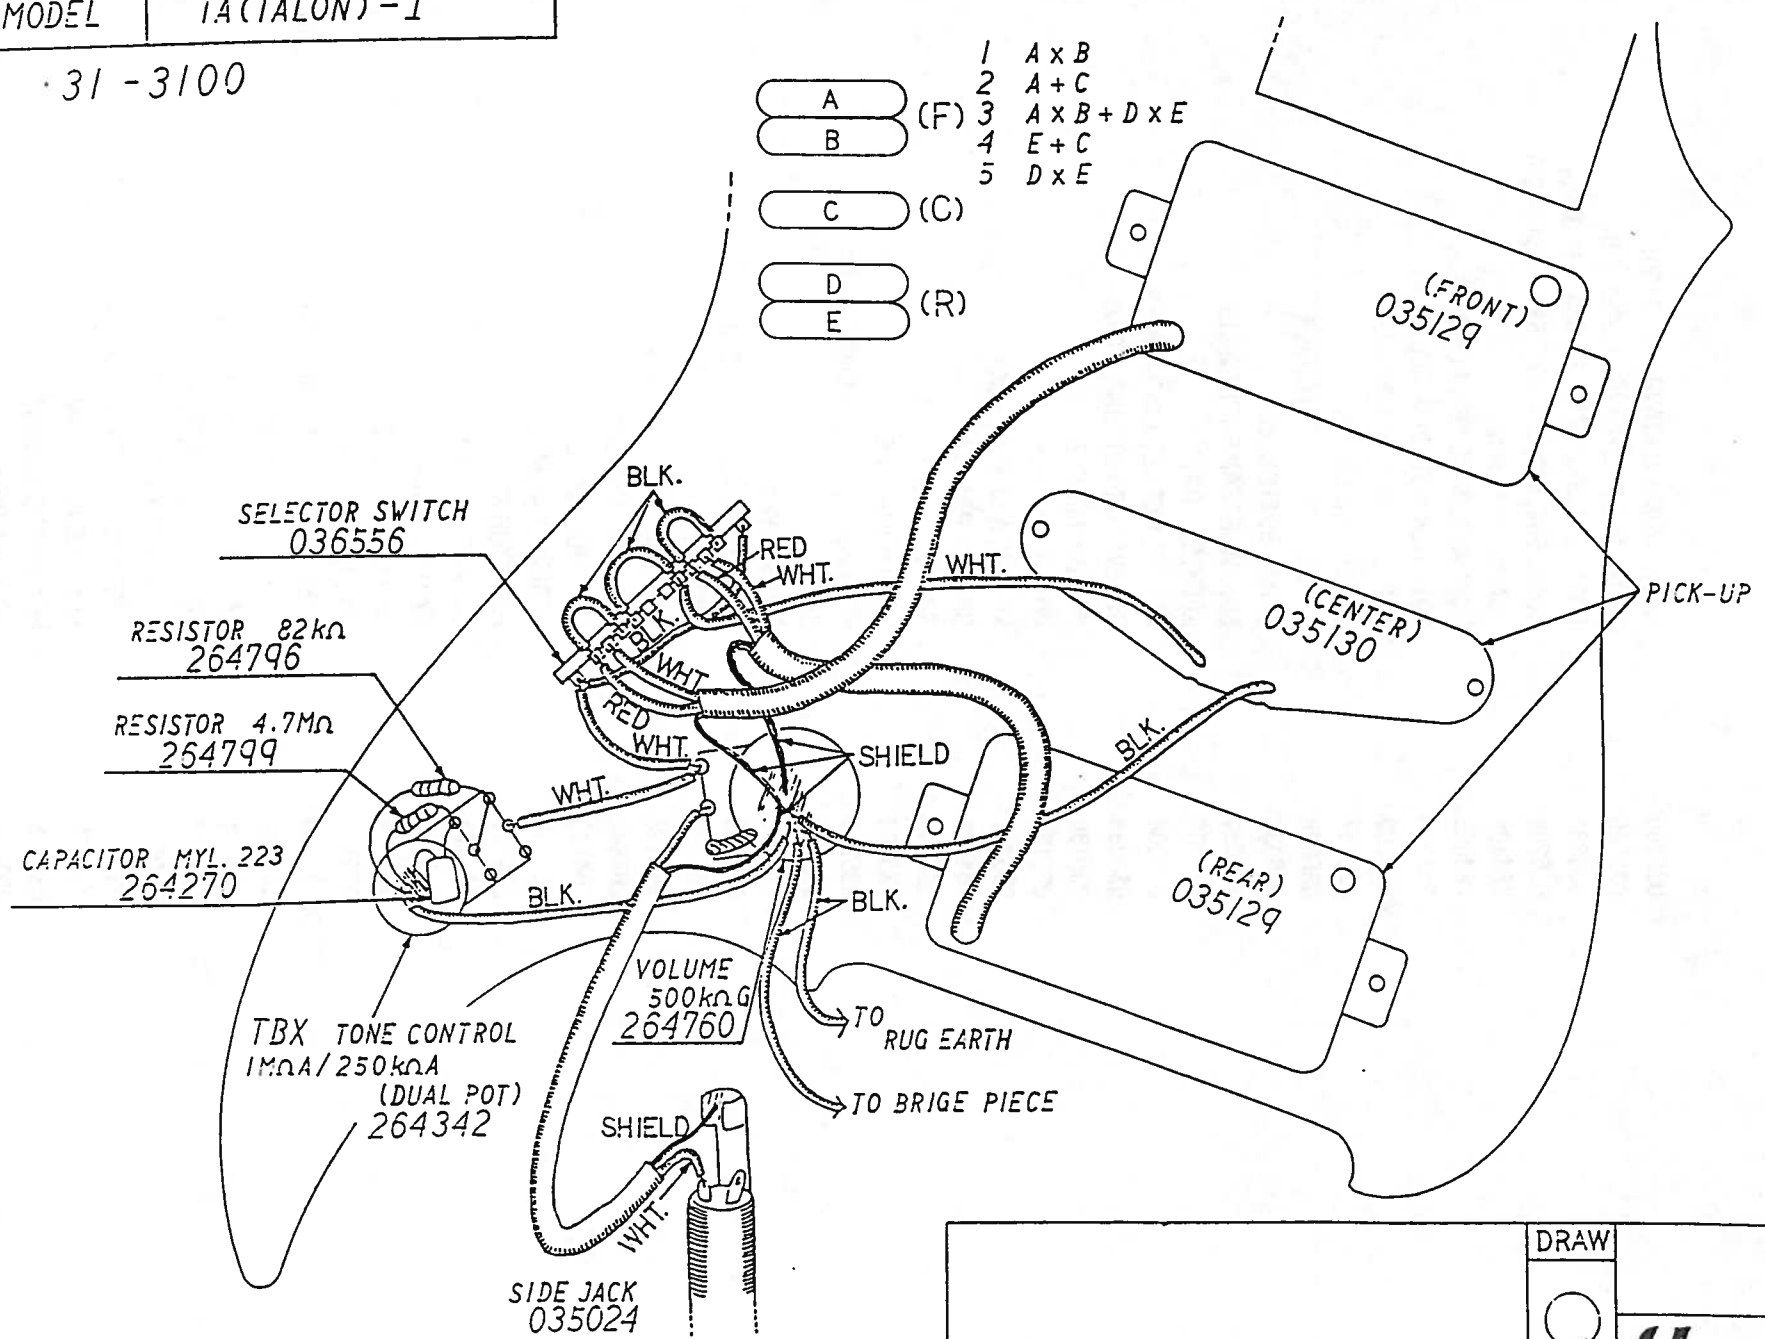

Heartfield

TALON I (31-3100 & 131-3100)

| | |
|--------------------|--|
| 035200 | NECK, RSWD, L/HDWR, (31-3100) |
| 035285 | NECK, RSWD, L/HDWR, (131-3100) |
| 035201 | BODY, 564, 573, 574, 577, 589, (31-3100) |
| 035286 | BODY, 564, 573, 574, 577, 589, (131-3100) |
| 264305 | TUNING KEY, BLK. |
| 264605 | SCREW, TUNING KEY, BLK, MTG. |
| 035164 | TOP LOCK NUT (31-3100) |
| 0996804300 | TOP LOCK NUT (131-3100) |
| 035187 | TRUSS ROD COVER |
| 035029 | SCREW, TRUSS ROD COVER |
| 035031 | STRAP BUTTON, BLK. |
| 264624 | SCREW, STRAP BUTTON, BLK. |
| 035166 | NECK, SET RING |
| 035004 | SCREW, NET SET RING, UPPER |
| 035030 | SCREW, NET SET RING, LOWER |
| 035130 | PICKUP, MIDDLE |
| 035150 | COVER, P/U, BLK. |
| 035281 | SCREW, ADJ, MID, BLK. |
| 264805 | SPRING, P/U, 0.5 |
| 264803 | SPRING, P/U, 13MM |
| 035129 | P/U, FRONT & REAR |
| 035229 | SCREW, ADJ, BLK. FRONT & REAR |
| 035024 | JACK |
| 035260 | RUBBER WASHER, JACK |
| 035178 | PICKGUARD, BLK; (131-3100) |
| 035133 | PICKGUARD, BLK; (31-3100) |
| 264643 | SCREW, PICKGUARD, BLK. |
| 264342 | CONTROL 1M/250K C |
| 264760 | CONTROL 500KG |
| 264799 | RESISTOR 4.7M, 1/4W |
| 264796 | RESISTOR 82K, 1/4W |
| 264270 | CAPACITOR, .022 50V |
| 036556 | SWITCH, 5-WAY |
| 035131 | KNOB, CONTROL BLK. |
| 035132 | KNOB, 5-WAY SWITCH |
| SEE DIAGRAM | TREMOLO ASSY. FLOYD ROSE ORIGINAL, BLK; (131-3100) |
| 035162 | TREMOLO ASSY, (31-3100) |
| 028344 | BACK PLATE TREMOLO, BLK. |
| 264637 | BACK PLATE CONTROL, BLK. |
| 264643 | SCREW, BACK PLATE, BLK. |
| 035025 | PIPE WRENCH, TRUSS ROD |
| 264658 | HEX WRENCH 2.5MM |
| 035036 | HEX WRENCH 3.0MM |
| 035224 | FFIT WASHFR RIK |

MODEL TA(TALON) - I

31-3100

- 1 A x B
 - 2 A + C
 - 3 A x B + D x E
 - 4 E + C
 - 5 D x E
- (F)
- (C)
- (R)

DRAW

91-2-15

Heartfield®