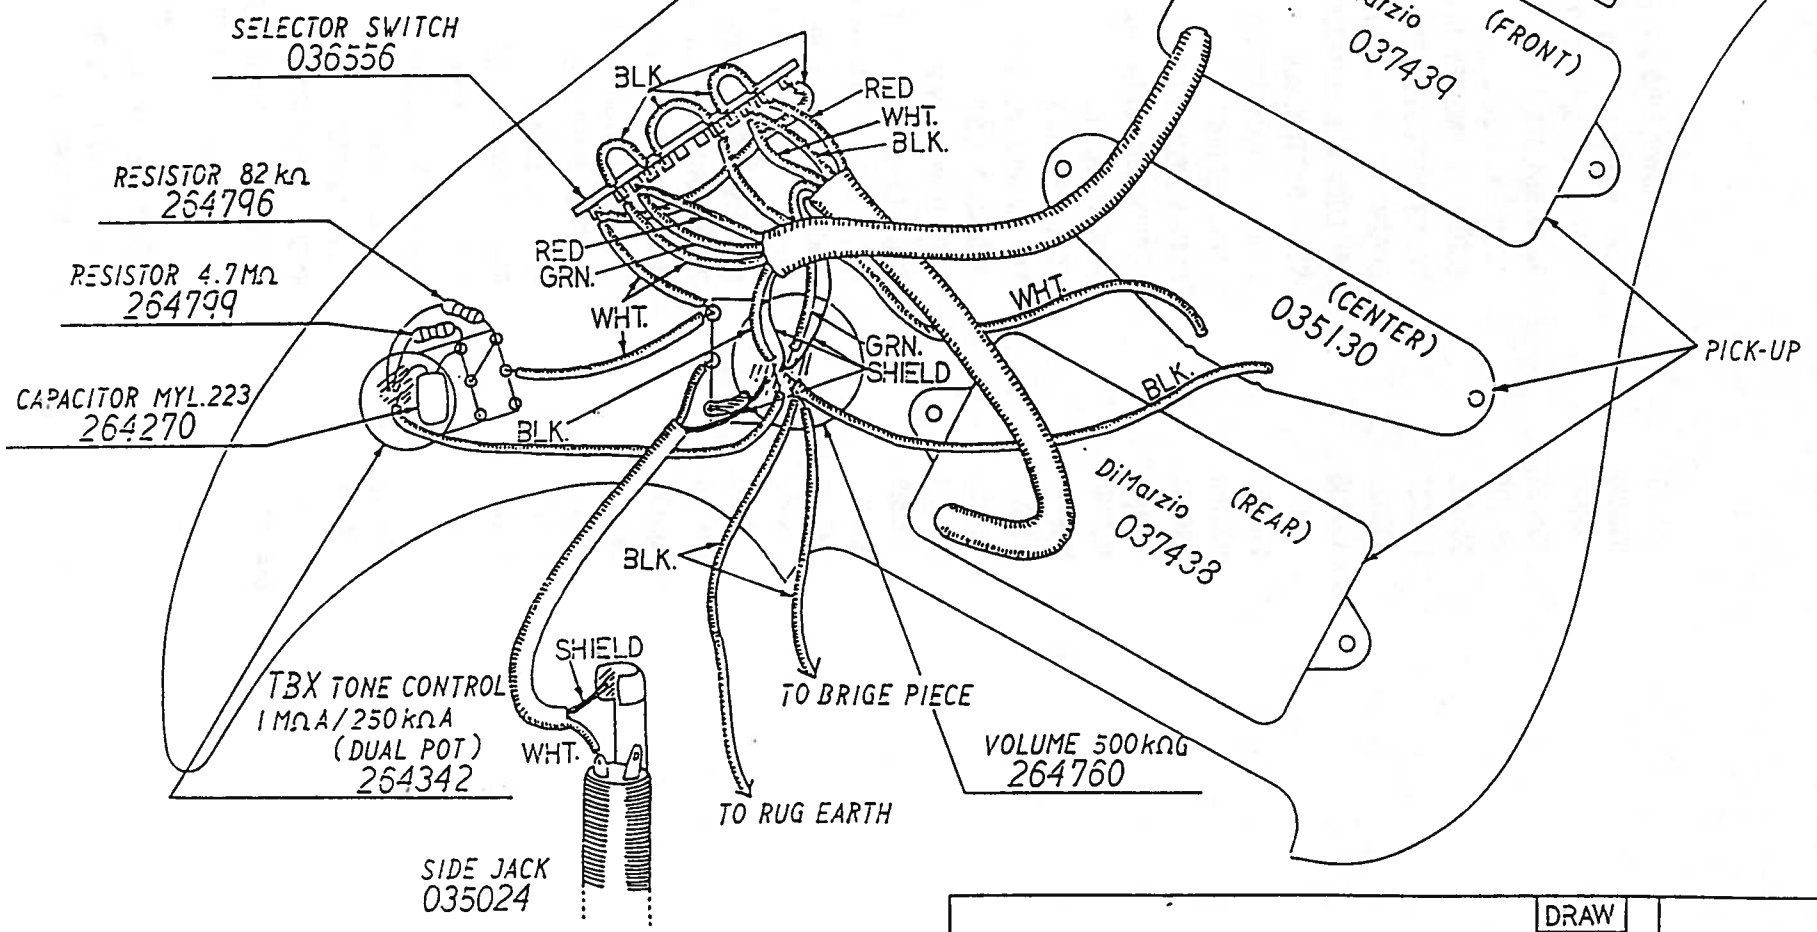

Heartfield

TALON III
(31-3300 & 131-3300)

035287	NECK, RSWD, L/HDWR, (31-3300)
035290	NECK, RSWD, L/HDWR, (131-3300)
035205	BODY, 564, 573, 574, 577, 589, (31-3300)
035291	BODY, 564, 573, 574, 577, 589, (131-3300)
264305	TUNING KEY, BLK.
264605	SCREW, TUNING KEY, BLK., MTG.
035187	TRUSS ROD COVER, BLK.
035029	SCREW, TRUSS ROD COVER
0996804300	TOP LOCK, BLK. (131-3300)
035031	STRAP BUTTON, BLK.
264624	SCREW, STRAP BUTTON, BLK.
035166	NECK, SET RING
035004	SCREW, NECK SET RING, UPPER
035030	SCREW, NECK SET RING, LOWER
035130	PICKUP, MIDDLE
035150	COVER, P/U, BLK.
035281	SCREW, MID P/U, BLK.
264805	SPRING, P/U, 0.5
264803	SPRING, P/U, 13MM
035229	SCREW, P/U ADJ, FRONT & REAR
037439	DI MARZIO P/U, BLK, FRONT
037438	DI MARZIO P/U, BLK, REAR
035024	JACK
035260	RUBBER WASHER, JACK
035180	PICKGUARD, BLK; (131-3300)
035135	PICKGUARD, BLK; (31-3300)
264643	SCREW, PICKGUARD, BLK.
264342	CONTROL 1M/250K C
264760	CONTROL 500KG
264799	RESISTOR 4.7M, 1/4W
264796	RESISTOR 82K, 1/4W
264270	CAPACITOR, .022 50V
036556	SWITCH, 5-WAY
035131	KNOB, CONTROL BLK.
035132	KNOB, 5-WAY SWITCH, BLK.
SEE DIAGRAM	FLOYD ROSE TREMOLO PRO, BLK; (131-3300)
-----	TREMOLO ASSY., KAHLER, 2760K (31-3300)
028344	BACK PLATE TREMOLO, BLK.
264637	BACK PLATE CONTROL, BLK.
264643	SCREW, BACK PLATE, BLK.
035224	FELT, WASHER. BLK

MODEL TACTALON) - II, III, IV, V

- 31 -3200
- 31 -3300
- 31 -3400
- 31 -3500

- 1 AxB
- 2 A+C
- 3 AxB+DxE
- 4 E+C
- 5 DxE

DRAW
 91-2-16

Heartfield