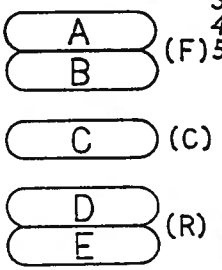

Heartfield

TALON III
(31-3300 & 131-3300)

035287	NECK, RSWD, L/HDWR, (31-3300)
035290	NECK, RSWD, L/HDWR, (131-3300)
035205	BODY, 564, 573, 574, 577, 589, (31-3300)
035291	BODY, 564, 573, 574, 577, 589, (131-3300)
264305	TUNING KEY, BLK.
264605	SCREW, TUNING KEY, BLK., MTG.
035187	TRUSS ROD COVER, BLK.
035029	SCREW, TRUSS ROD COVER
0996804300	TOP LOCK, BLK. (131-3300)
035031	STRAP BUTTON, BLK.
264624	SCREW, STRAP BUTTON, BLK.
035166	NECK, SET RING
035004	SCREW, NECK SET RING, UPPER
035030	SCREW, NECK SET RING, LOWER
035130	PICKUP, MIDDLE
035150	COVER, P/U, BLK.
035281	SCREW, MID P/U, BLK.
264805	SPRING, P/U, 0.5
264803	SPRING, P/U, 13MM
035229	SCREW, P/U ADJ, FRONT & REAR
037439	DI MARZIO P/U, BLK, FRONT
037438	DI MARZIO P/U, BLK, REAR
035024	JACK
035260	RUBBER WASHER, JACK
035180	PICKGUARD, BLK; (131-3300)
035135	PICKGUARD, BLK; (31-3300)
264643	SCREW, PICKGUARD, BLK.
264342	CONTROL 1M/250K C
264760	CONTROL 500KG
264799	RESISTOR 4.7M, 1/4W
264796	RESISTOR 82K, 1/4W
264270	CAPACITOR, .022 50V
036556	SWITCH, 5-WAY
035131	KNOB, CONTROL BLK.
035132	KNOB, 5-WAY SWITCH, BLK.
SEE DIAGRAM	FLOYD ROSE TREMOLO PRO, BLK; (131-3300)
-----	TREMOLO ASSY., KAHLER, 2760K (31-3300)
028344	BACK PLATE TREMOLO, BLK.
264637	BACK PLATE CONTROL, BLK.
264643	SCREW, BACK PLATE, BLK.
035224	FELT, WASHER. BLK

MODEL TACTALON) - II, III, IV, V

- 31 -3200
- 31 -3300
- 31 -3400
- 31 -3500

- 1 AxB
- 2 A+C
- 3 AxB+DxE
- 4 E+C
- 5 DxE

DRAW
 91-2-16

Heartfield