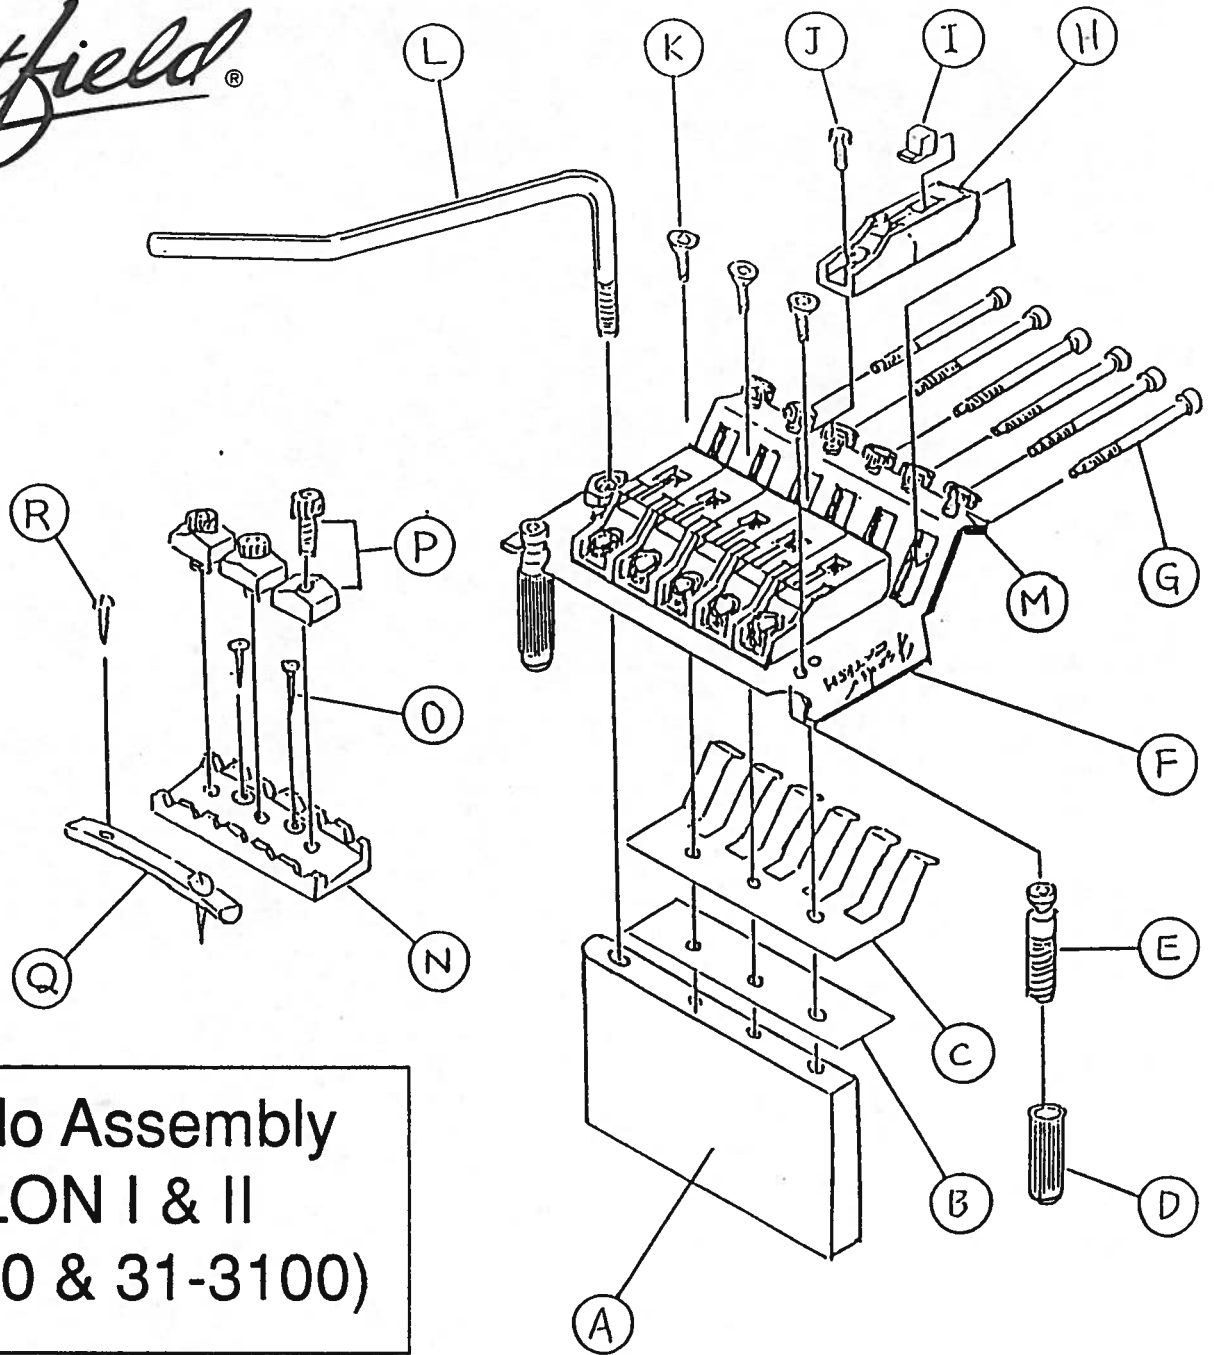

Heartfield®

**Tremolo Assembly
TALON I & II
(31-3200 & 31-3100)**

035164 NUT LOCK ASSY

- N 035236 NUT PLATE
- O 035237 SCREW, NUT PLATE MTG
- P 035238 NUT CAP
- 035239 SCREW NUT CAP MTG
- Q 035240 STRING GUIDE
- R 035241 SCREW, S.G. MTG

035162 BRIDGE ASSY EXT-42B

- A 035255 BRIDGE BLOCK
- B 035254 SHIM
- C 035253 BRONZE SPRING
- D 035252 INSERT
- E 035251 PIVOT STUD
- F 035249 BRIDGE PLATE
- G 035247 SCREW, STRING LOCK
- H 035242 BRIDGE SECTION 1&6
- 035243 BRIDGE SECTION 2&5
- 035244 BRIDGE SECTION 3&4
- I 035245 STRING LOCK INSERT
- J 035246 SCREW, BRIDGE SECTION MTG
- K 035250 SCREW, BRIDGE ASSY MTG
- L 035256 TREMOLO ARM
- M 035248 SCREW, FINE TUNING