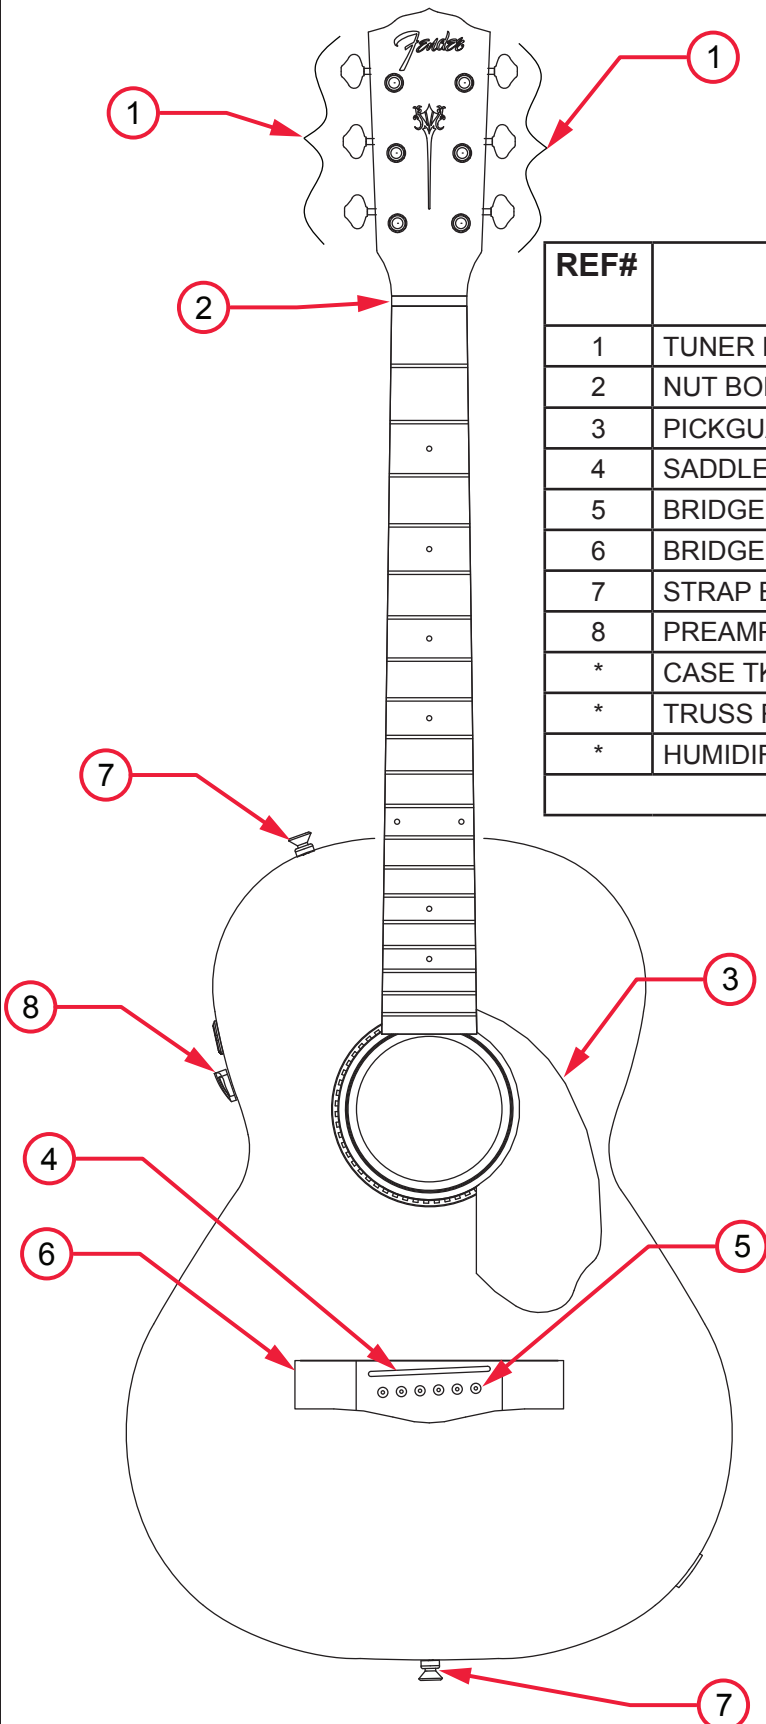

FENDER PARAMOUNT STANDARD PARLOR (0960252221)

PARTS LAYOUT

REF#	DESCRIPTION	PART NUMBER
1	TUNER KEYS SET NICKEL	0081000044
2	NUT BONE (45MM X 6MM)	0081000036
3	PICKGUARD FENDER SMALL	7706577000
4	SADDLE COMPENSATED BONE	0081000041
5	BRIDGE PIN EBONY W/ ABALONE DOTS	0081000030
6	BRIDGE FENDER ACOUSTIC 55MM ROSEWOOD	0081456000
7	STRAP BUTTON ACOUSTIC NICKEL	0081000042
8	PREAMP FENDER PARAMOUNT PARLOR	7708819000
*	CASE TKLB5032/BL FENDER PARLOR	0081000033
*	TRUSS ROD ALLEN WRENCH 4MM X 80 X 115	0081000043
*	HUMIDIFIER SOUNDHOLE	0081000034

* = NOT PICTURED IN DIAGRAM