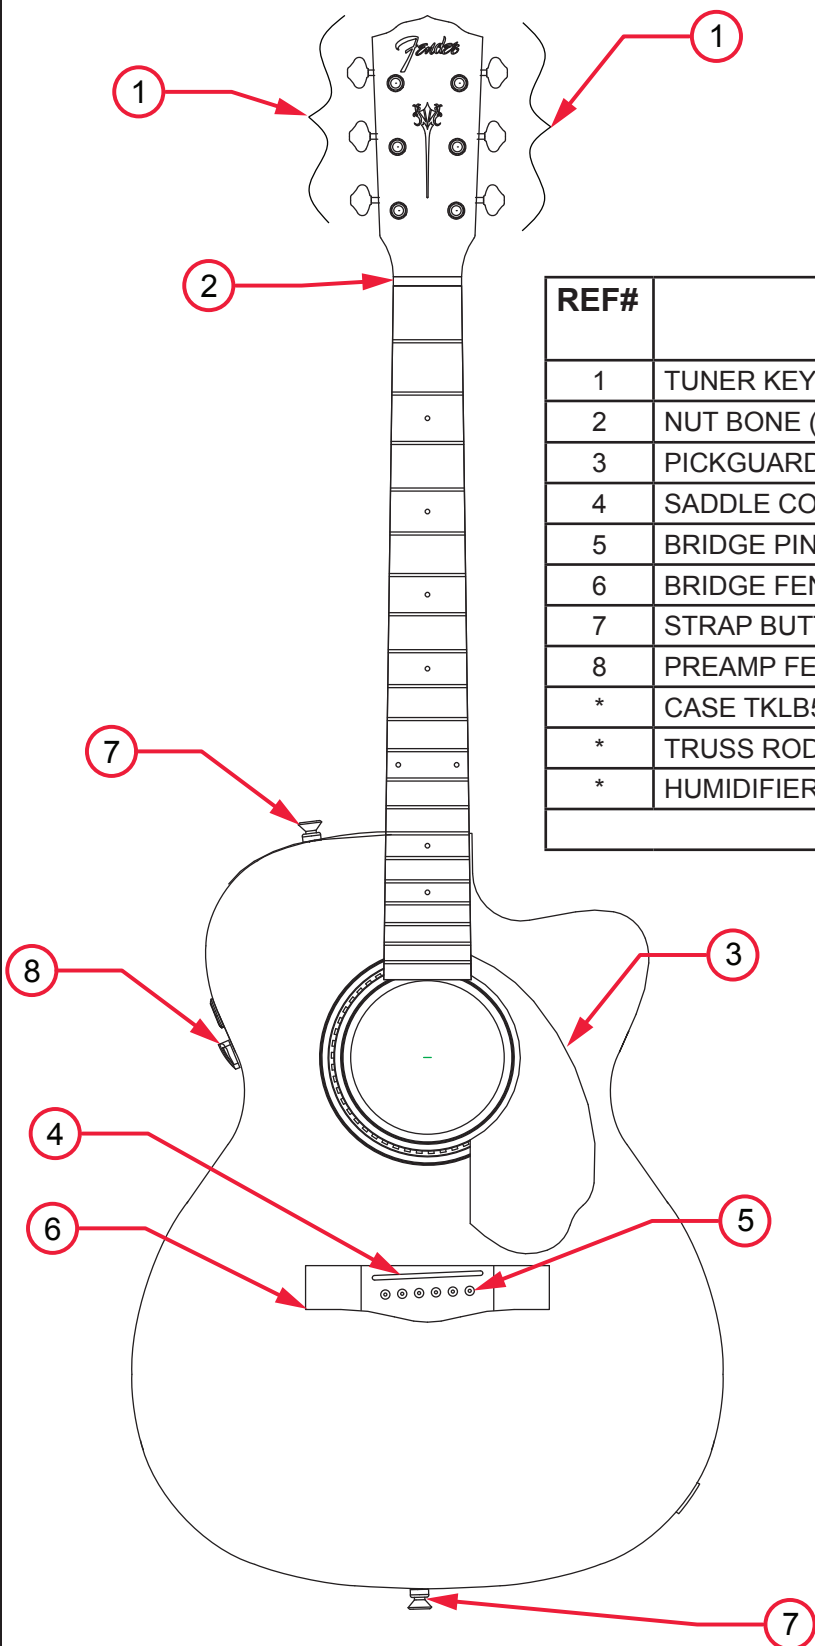

FENDER PARAMOUNT STANDARD ORCHESTRA (0960251221)

PARTS LAYOUT

REF#	DESCRIPTION	PART NUMBER
1	TUNER KEYS SET NICKEL	0081000044
2	NUT BONE (45MM X 6MM)	0081000036
3	PICKGUARD FENDER	7706576000
4	SADDLE COMPENSATED BONE	0081000041
5	BRIDGE PIN EBONY W/ ABALONE DOTS	0081000030
6	BRIDGE FENDER ACOUSTIC 55MM ROSEWOOD	0081456000
7	STRAP BUTTON ACOUSTIC NICKEL	0081000042
8	PREAMP FENDER PARAMOUNT ORCHESTRA	0081000039
*	CASE TKLB5032/BL FENDER ORCHESTRA	0081000032
*	TRUSS ROD ALLEN WRENCH 4MM X 80 X 115	0081000043
*	HUMIDIFIER SOUNDHOLE	0081000034

* = NOT PICTURED IN DIAGRAM