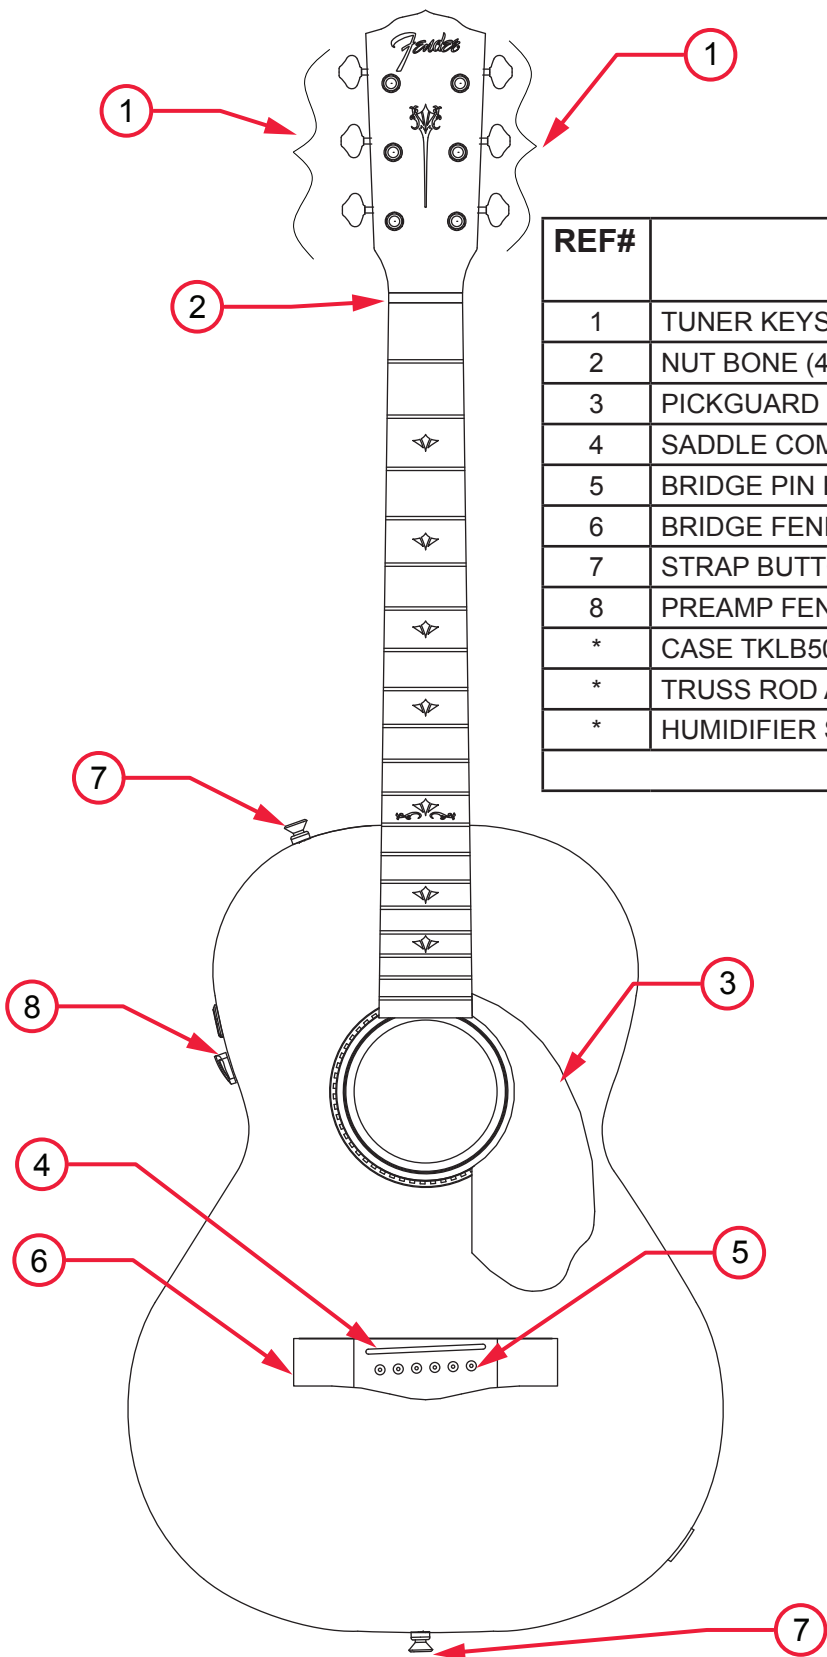

FENDER PARAMOUNT DELUXE PARLOR (0960272XXX)

PARTS LAYOUT

REF#	DESCRIPTION	PART NUMBER
1	TUNER KEYS SET NICKEL WITH BLACK BUTTONS	0081000045
2	NUT BONE (45MM X 6MM)	0081000036
3	PICKGUARD FENDER SMALL	7706577000
4	SADDLE COMPENSATED BONE	0081000041
5	BRIDGE PIN EBONY W/ ABALONE DOTS	0081000030
6	BRIDGE FENDER ACOUSTIC 55MM EBONY	0081456001
7	STRAP BUTTON ACOUSTIC NICKEL	0081000042
8	PREAMP FENDER PARAMOUNT PARLOR	7708819000
*	CASE TKLB5032/BL FENDER PARLOR	0081000033
*	TRUSS ROD ALLEN WRENCH 4MM X 80 X 115	0081000043
*	HUMIDIFIER SOUNDHOLE	0081000034

* = NOT PICTURED IN DIAGRAM