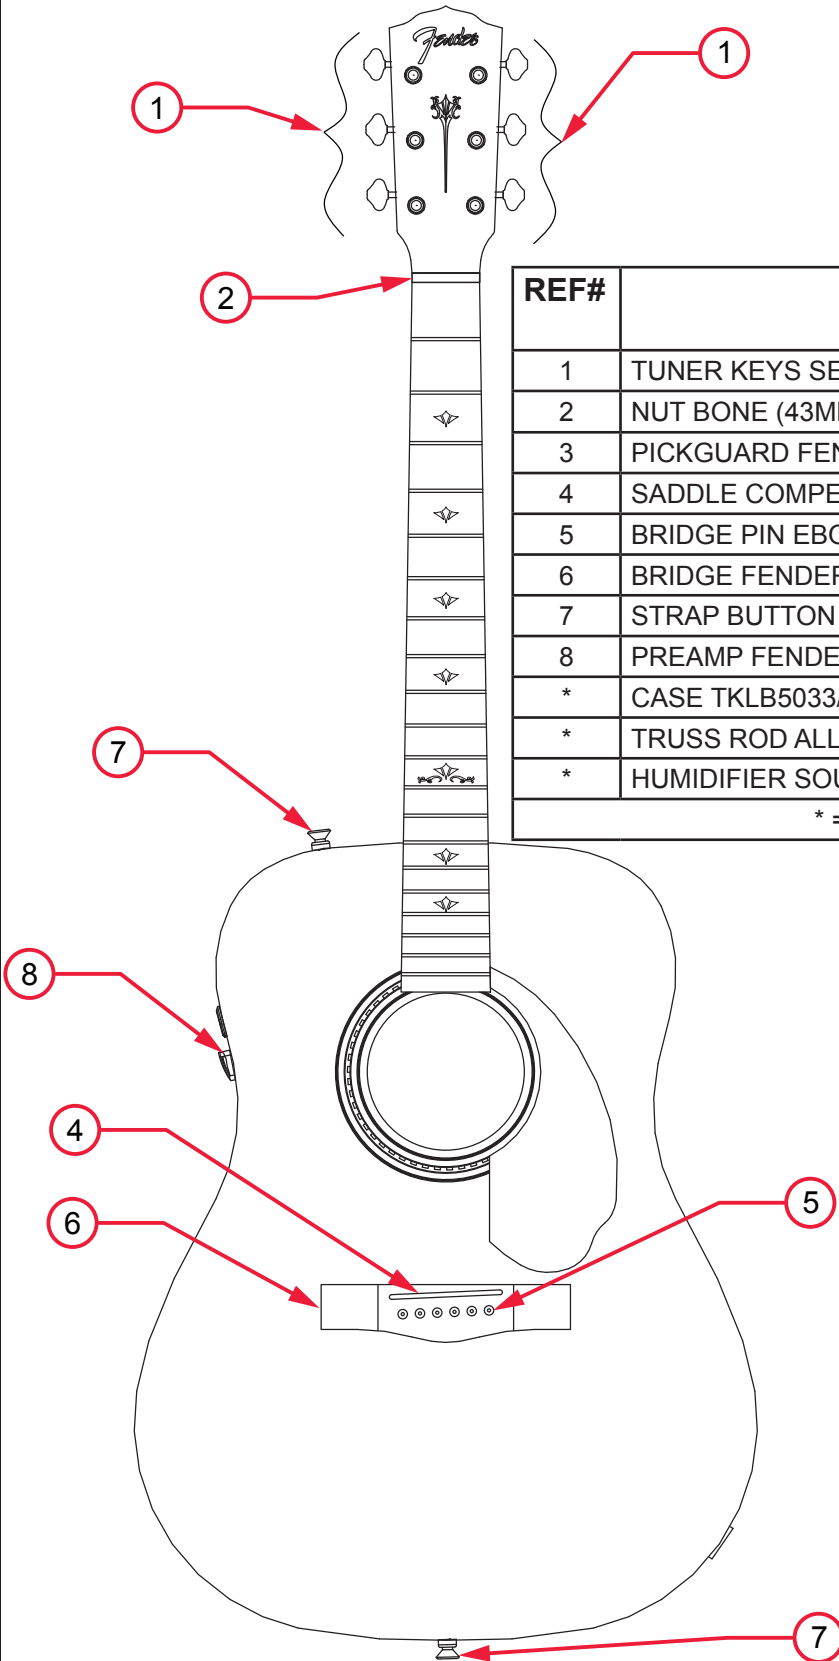

FENDER PARAMOUNT DELUXE DREADNOUGHT (0960270XXX)

PARTS LAYOUT

REF#	DESCRIPTION	PART NUMBER
1	TUNER KEYS SET NICKEL WITH BLACK BUTTONS	0081000045
2	NUT BONE (43MM X 6MM)	0081000035
3	PICKGUARD FENDER	7706576000
4	SADDLE COMPENSATED BONE	0081000041
5	BRIDGE PIN EBONY W/ ABALONE DOTS	0081000030
6	BRIDGE FENDER ACOUSTIC 55MM EBONY	0081456001
7	STRAP BUTTON ACOUSTIC NICKEL	0081000042
8	PREAMP FENDER PARAMOUNT DREADNOUGHT	0081000038
*	CASE TKLB5033/BL FENDER DREADNOUGHT	0081000031
*	TRUSS ROD ALLEN WRENCH 4MM X 80 X 115	0081000043
*	HUMIDIFIER SOUNDHOLE	0081000034

* = NOT PICTURED IN DIAGRAM