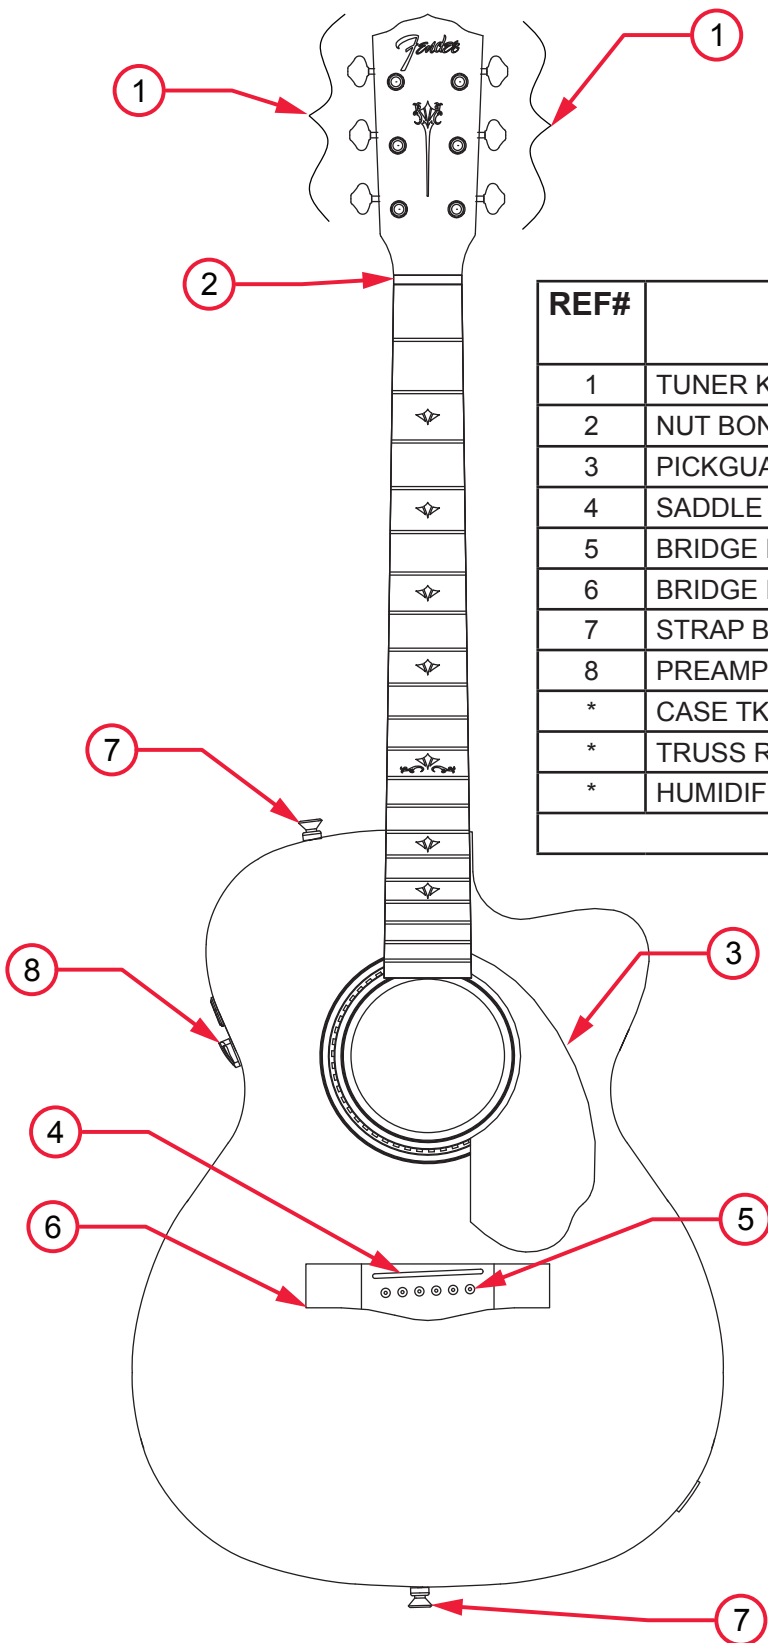

FENDER PARAMOUNT DELUXE ORCHESTRA (0960271XXX)

PARTS LAYOUT

| REF# | DESCRIPTION | PART NUMBER |
|------|--|-------------|
| 1 | TUNER KEYS SET NICKEL WITH BLACK BUTTONS | 0081000045 |
| 2 | NUT BONE (45MM X 6MM) | 0081000036 |
| 3 | PICKGUARD FENDER | 7706576000 |
| 4 | SADDLE COMPENSATED BONE | 0081000041 |
| 5 | BRIDGE PIN EBONY W/ ABALONE DOTS | 0081000030 |
| 6 | BRIDGE FENDER ACOUSTIC 55MM EBONY | 0081456001 |
| 7 | STRAP BUTTON NICKEL ACOUSTIC | 0081000042 |
| 8 | PREAMP FENDER PARAMOUNT ORCHESTRA | 0081000039 |
| * | CASE TKLB5032/BL FENDER ORCHESTRA | 0081000032 |
| * | TRUSS ROD ALLEN WRENCH 4MM X 80 X 115 | 0081000043 |
| * | HUMIDIFIER SOUNDHOLE | 0081000034 |

* = NOT PICTURED IN DIAGRAM