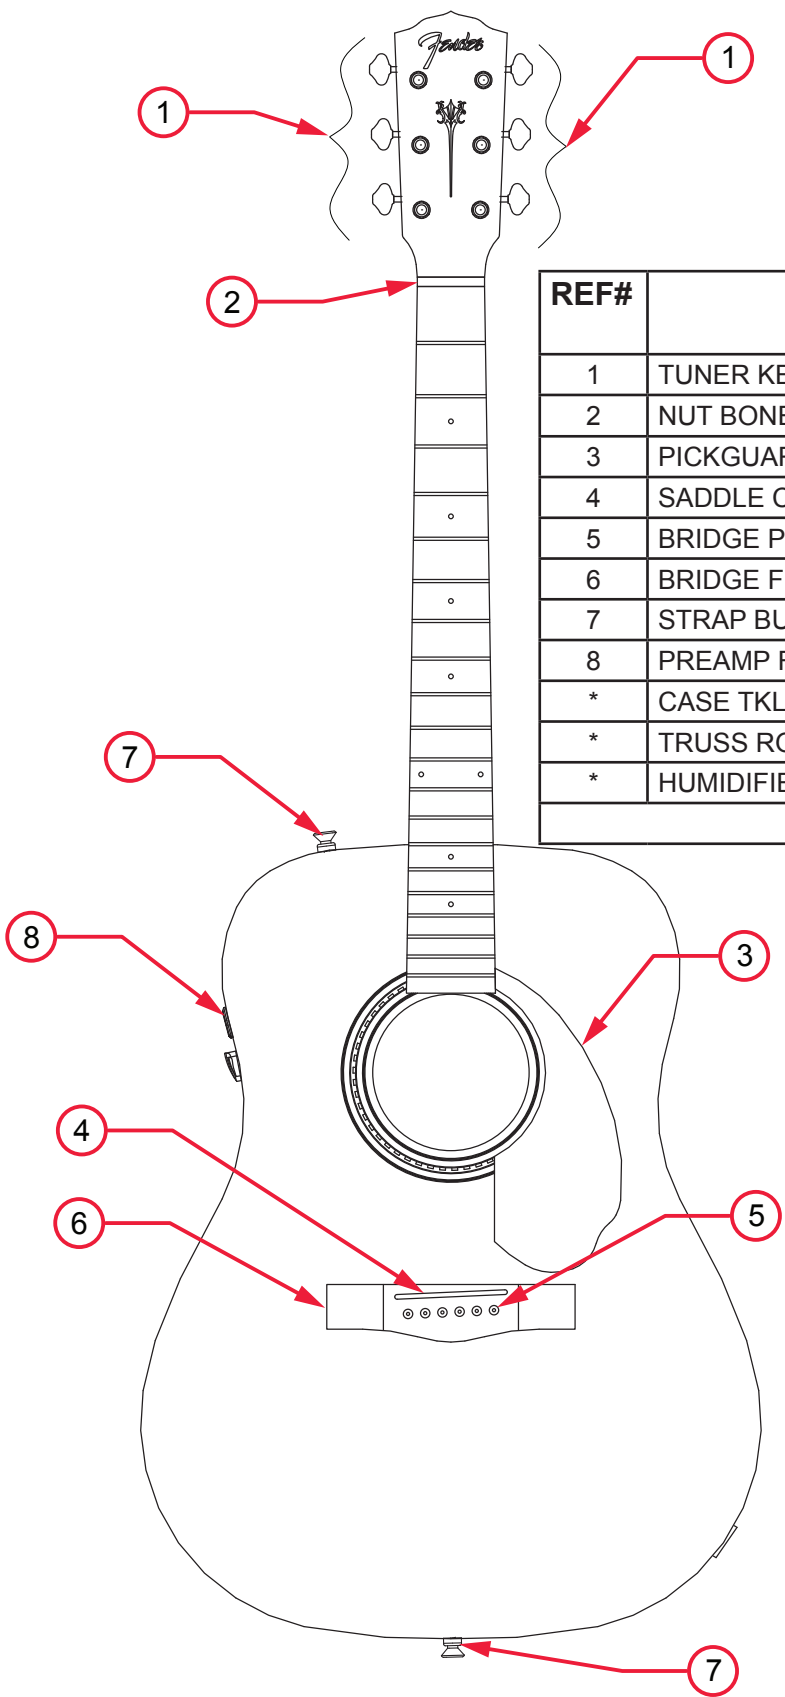

# FENDER PARAMOUNT STANDARD DREADNOUGHT (960250221)

## PARTS LAYOUT

REF#	DESCRIPTION	PART NUMBER
1	TUNER KEYS SET NICKEL	0081000044
2	NUT BONE (43MM X 6MM)	0081000035
3	PICKGUARD FENDER	7706576000
4	SADDLE COMPENSATED BONE	0081000041
5	BRIDGE PIN EBONY W/ ABALONE DOTS	0081000030
6	BRIDGE FENDER ACOUSTIC 55MM ROSEWOOD	0081456000
7	STRAP BUTTON ACOUSTIC NICKEL	0081000042
8	PREAMP FENDER PARAMOUNT DREADNOUGHT	0081000038
*	CASE TKLB5033/BL FENDER DREADNOUGHT	0081000031
*	TRUSS ROD ALLEN WRENCH 4MM X 80 X 115	0081000043
*	HUMIDIFIER SOUNDHOLE	0081000034
* = NOT PICTURED IN DIAGRAM		